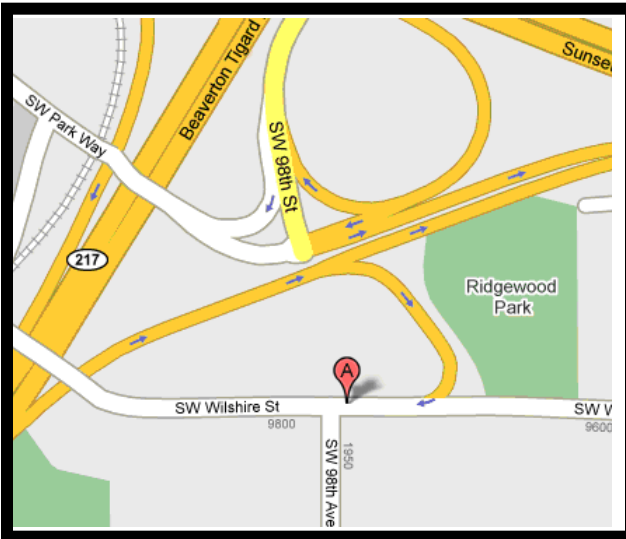

THE *Art* & SCIENCE OF *Beauty*
**THE WALDORF CENTER
FOR PLASTIC SURGERY**

NEW ADDRESS:

**9775 SW Wilshire Street, Suite 200
Portland, OR 97225**

Heading West on Highway 26

Take the Barnes Road/ Park Way Exit #69B
Turn Left towards SW Park Way
Turn Right on SW Park Way
Make immediate Left towards SW Wilshire Street (towards HWY 217)
Turn Left on SW Wilshire Street
We are the 2nd building on the Left

Heading North on Highway 217

Take the Highway 26 East Exit
Take the Exit towards Cedar Hills Blvd.
Merge onto SW Wilshire
New building in on your Right as you exit

Heading East on Highway 26

Take the Barnes Road/Park Way Exit #69B
Stay Straight to merge onto SW Parkway
Make immediate Left towards SW Wilshire Street (towards HWY 217)
Turn Left on SW Wilshire Street
We are the 2nd building on the Left